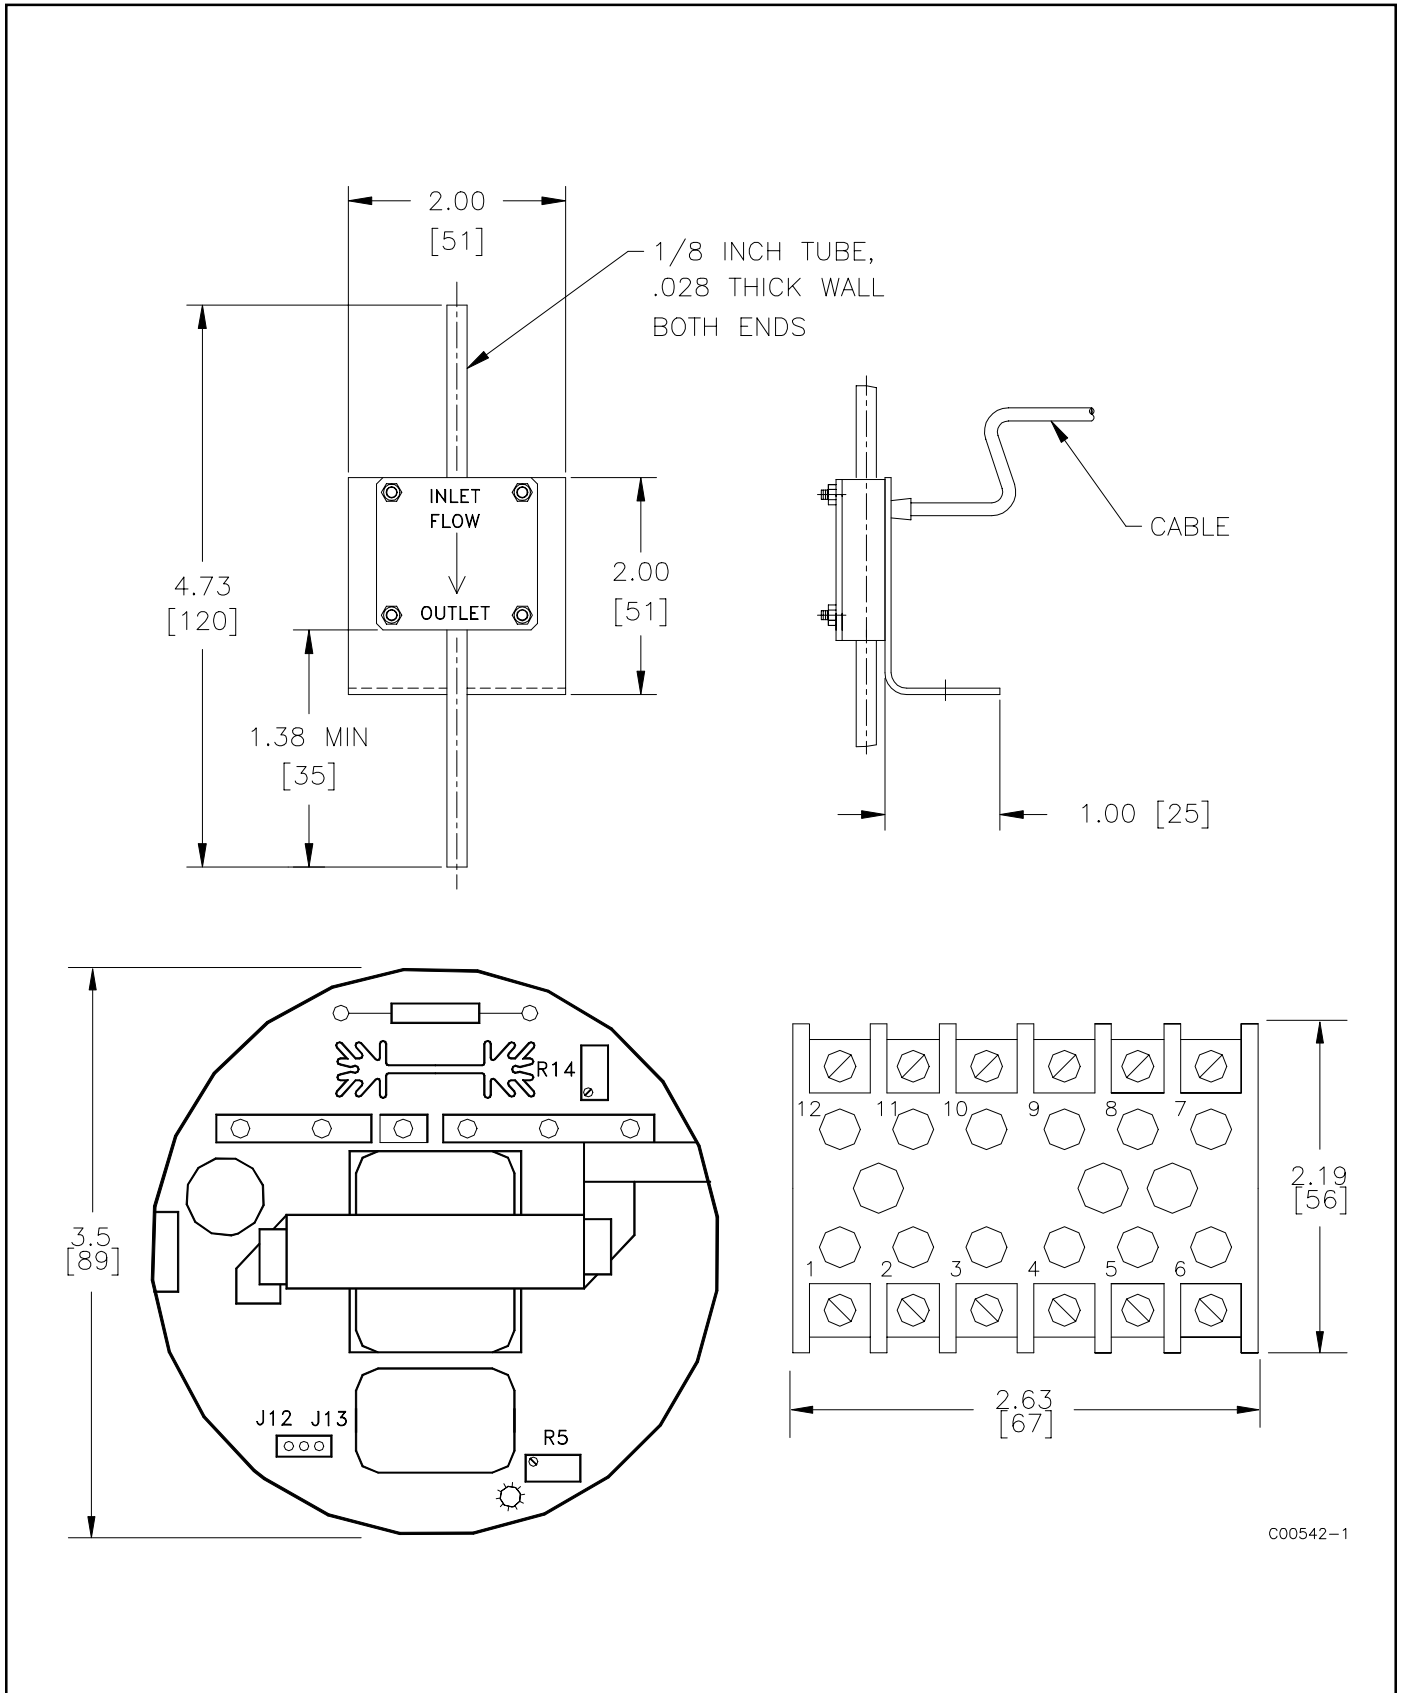

Appendix A. Drawings

Inch [mm]

C00542-1

Figure A-1. Installation Outline Dimensions

Figure A-2. Wiring Diagram

Figure A-3. Optional Remote Type 4 Enclosure